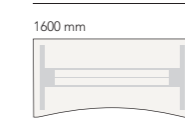

b x d (mm)	Understell	Varenr.
1600 x 800	2-bein el.	K113136