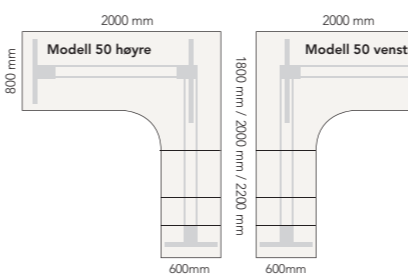

b x d (mm)	Understell	Varenr.	Varenr.
2000 x 1200	2-bein el.	K113010	K113005
2000 x 1800	3-bein el.	K113020	K113015
2000 x 2000	3-bein el.	K113030	K113025
2000 x 2200	3-bein el.	K113040	K113035

Modell 35

b x d (mm)	Understell	Varenr.	Varenr.
2365 x 1200	2-bein el.	K113013	K113008
2365 x 1800	3-bein el.	K113023	K113018
2365 x 2000	3-bein el.	K113033	K113028
2365 x 2200	3-bein el.	K113043	K113038