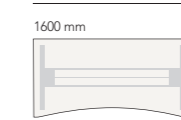

b x d (mm)	Understell	Varenr.
1600 x 800	2-bein el.	K113091