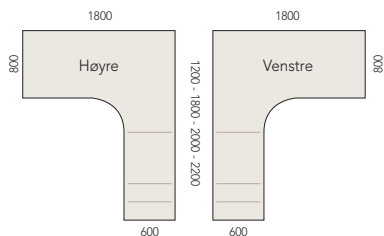

Modell 52

b x d (mm)	Understell	Varenr.	Varenr.
1800 x 1200	2-bein el.	K108764	K108763
1800 x 1800	3-bein el.	K108778	K108775
1800 x 2000	3-bein el.	K108779	K108776
1800 x 2200	3-bein el.	K108780	K108777