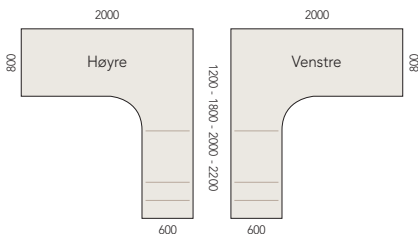

Modell 50

b x d (mm)	Understell	Varenr.	Varenr.
2000 x 1200	2-bein el.	K108936	K108935
2000 x 1800	3-bein el.	K108960	K108957
2000 x 2000	3-bein el.	K108961	K108958
2000 x 2200	3-bein el.	K108962	K108959