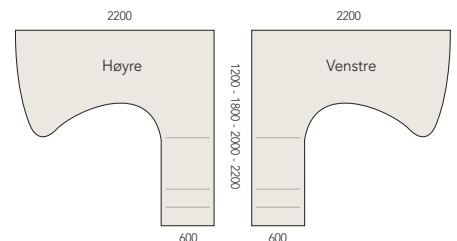

Modell 40

b x d (mm)	Understell	Varenr.	Varenr.
2200 x 1200	2-bein el.	K108670	K108669
2200 x 1800	3-bein el.	K108708	K108705
2200 x 2000	3-bein el.	K108709	K108706
2200 x 2200	3-bein el.	K108710	K108707