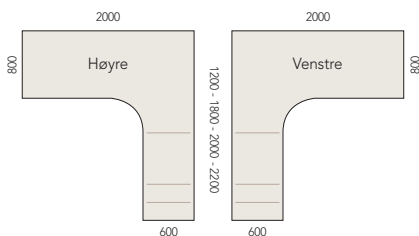

Modell 50

b x d (mm)	Understell	Varenr.	Varenr.
2000 x 1200	2-bein el.	K108760	K108759
2000 x 1800	3-bein el.	K108784	K108781
2000 x 2000	3-bein el.	K108785	K108782
2000 x 2200	3-bein el.	K108786	K108783