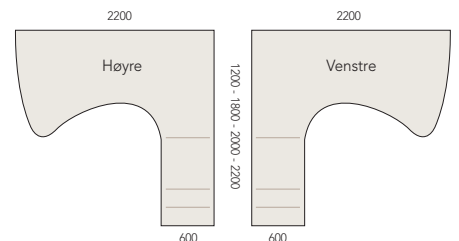

Modell 40

b x d (mm)	Understell	Varenr.	Varenr.
2200 x 1200	2-bein el.	K108846	K108845
2200 x 1800	3-bein el.	K108884	K108881
2200 x 2000	3-bein el.	K108885	K108882
2200 x 2200	3-bein el.	K108886	K108883