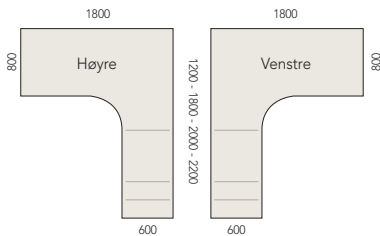

Modell 52

b x d (mm)	Understell	Varenr.	Varenr.
1800 x 1200	2-bein el.	K108940	K108939
1800 x 1800	3-bein el.	K108954	K108951
1800 x 2000	3-bein el.	K108955	K108952
1800 x 2200	3-bein el.	K108956	K108953