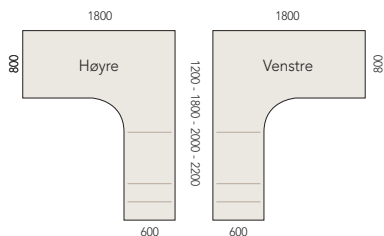

Modell 52

b x d (mm)	Understell	Varenr.	Varenr.
1800 x 1200	2-bein el.	K108852	K108851
1800 x 1800	3-bein el.	K108866	K108863
1800 x 2000	3-bein el.	K108867	K108864
1800 x 2200	3-bein el.	K108868	K108865