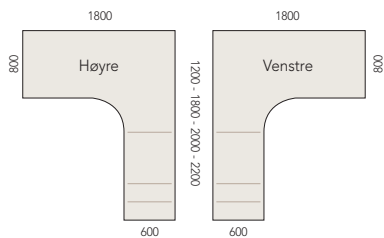

Modell 52

b x d (mm)	Understell	Varenr.	Varenr.
1800 x 1200	2-bein el.	K108676	K108675
1800 x 1800	3-bein el.	K108690	K108687
1800 x 2000	3-bein el.	K108691	K108688
1800 x 2200	3-bein el.	K108692	K108689