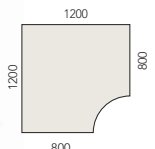

Modell 25

b x d (mm)	Understell	Varenr.
1200 x 1200	I-bein	K108801