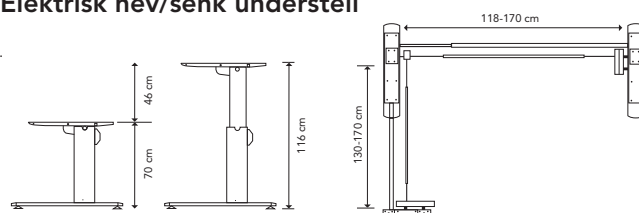

Elektrisk hev/senk understell