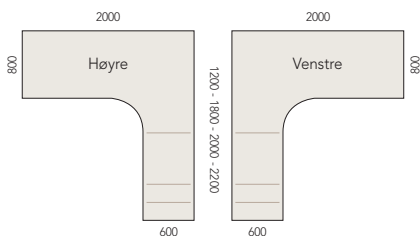

Modell 50

b x d (mm)	Understell	Varenr.	Varenr.
2000 x 1200	2-bein el.	K108672	K108671
2000 x 1800	3-bein el.	K108696	K108693
2000 x 2000	3-bein el.	K108697	K108694
2000 x 2200	3-bein el.	K108698	K108695