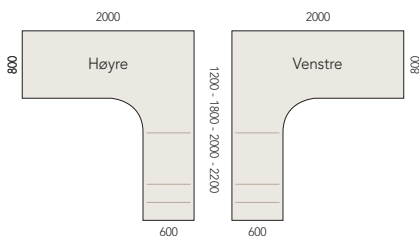

Modell 50

b x d (mm)	Understell	Varenr.	Varenr.
2000 x 1200	2-bein el.	K108848	K108847
2000 x 1800	3-bein el.	K108872	K108869
2000 x 2000	3-bein el.	K108873	K108870
2000 x 2200	3-bein el.	K108874	K108871